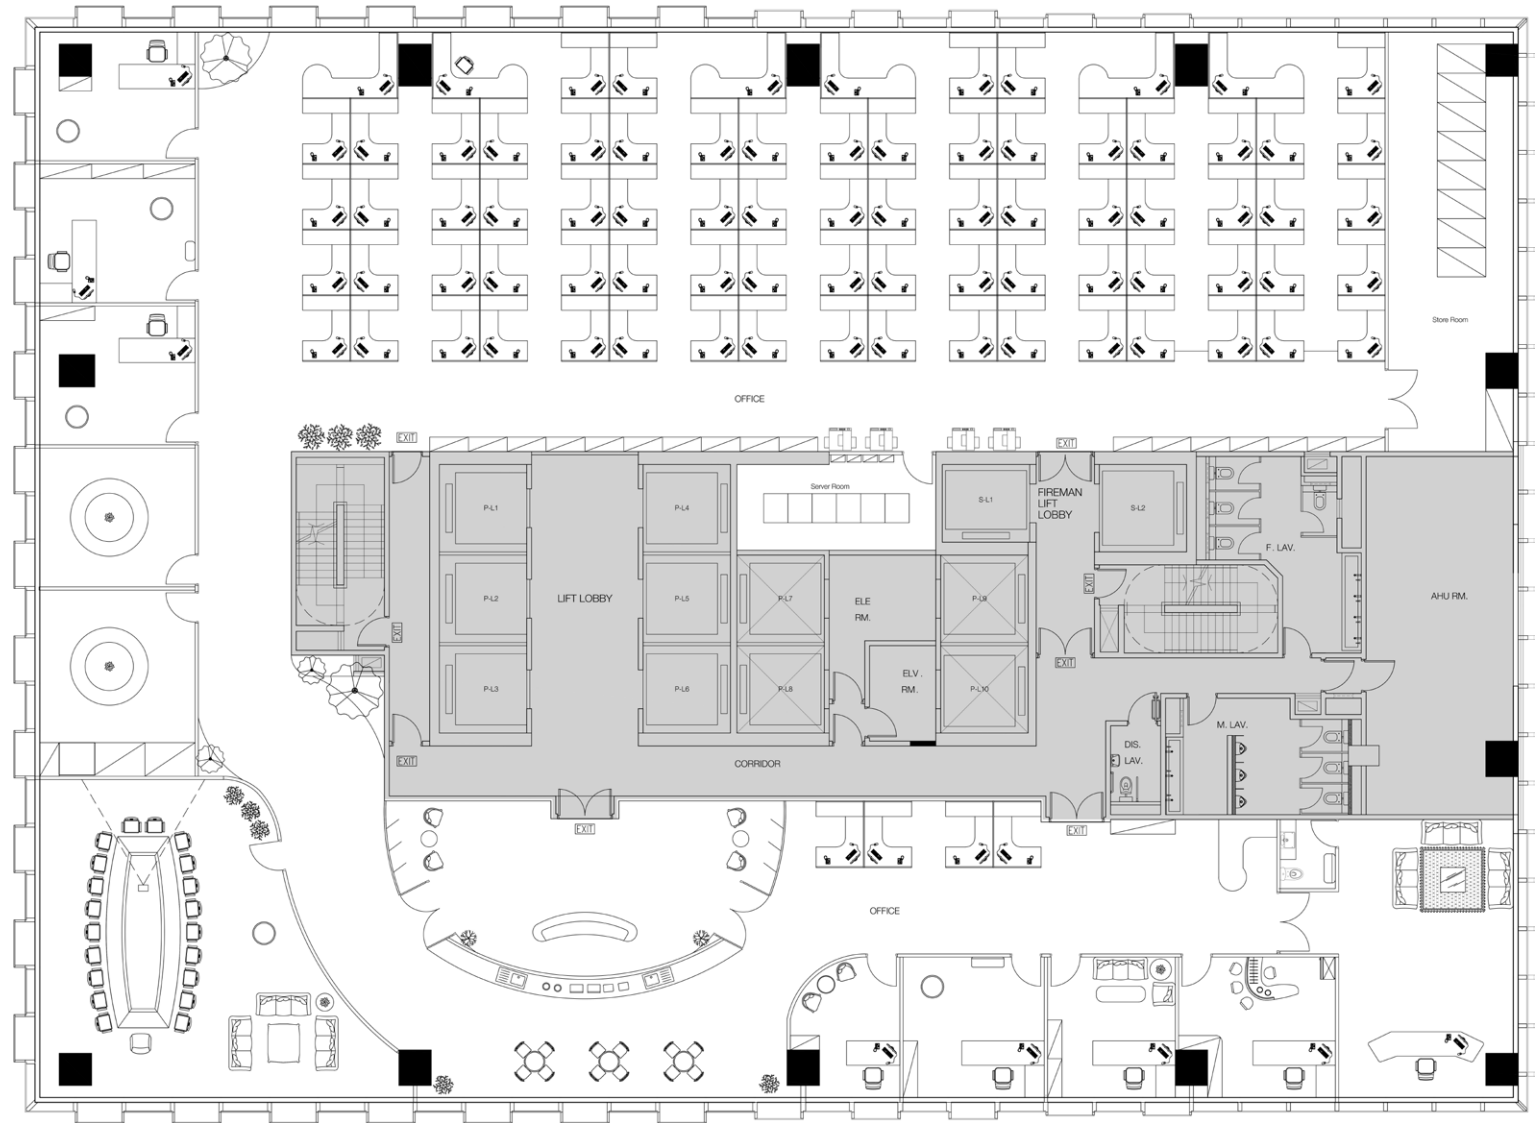

HONG KONG PACIFIC TOWER

TEST FIT GUIDE

SCENARIO 4

Workstation:	85
Office Room:	7
Meeting Room:	3
Total Head Count:	92