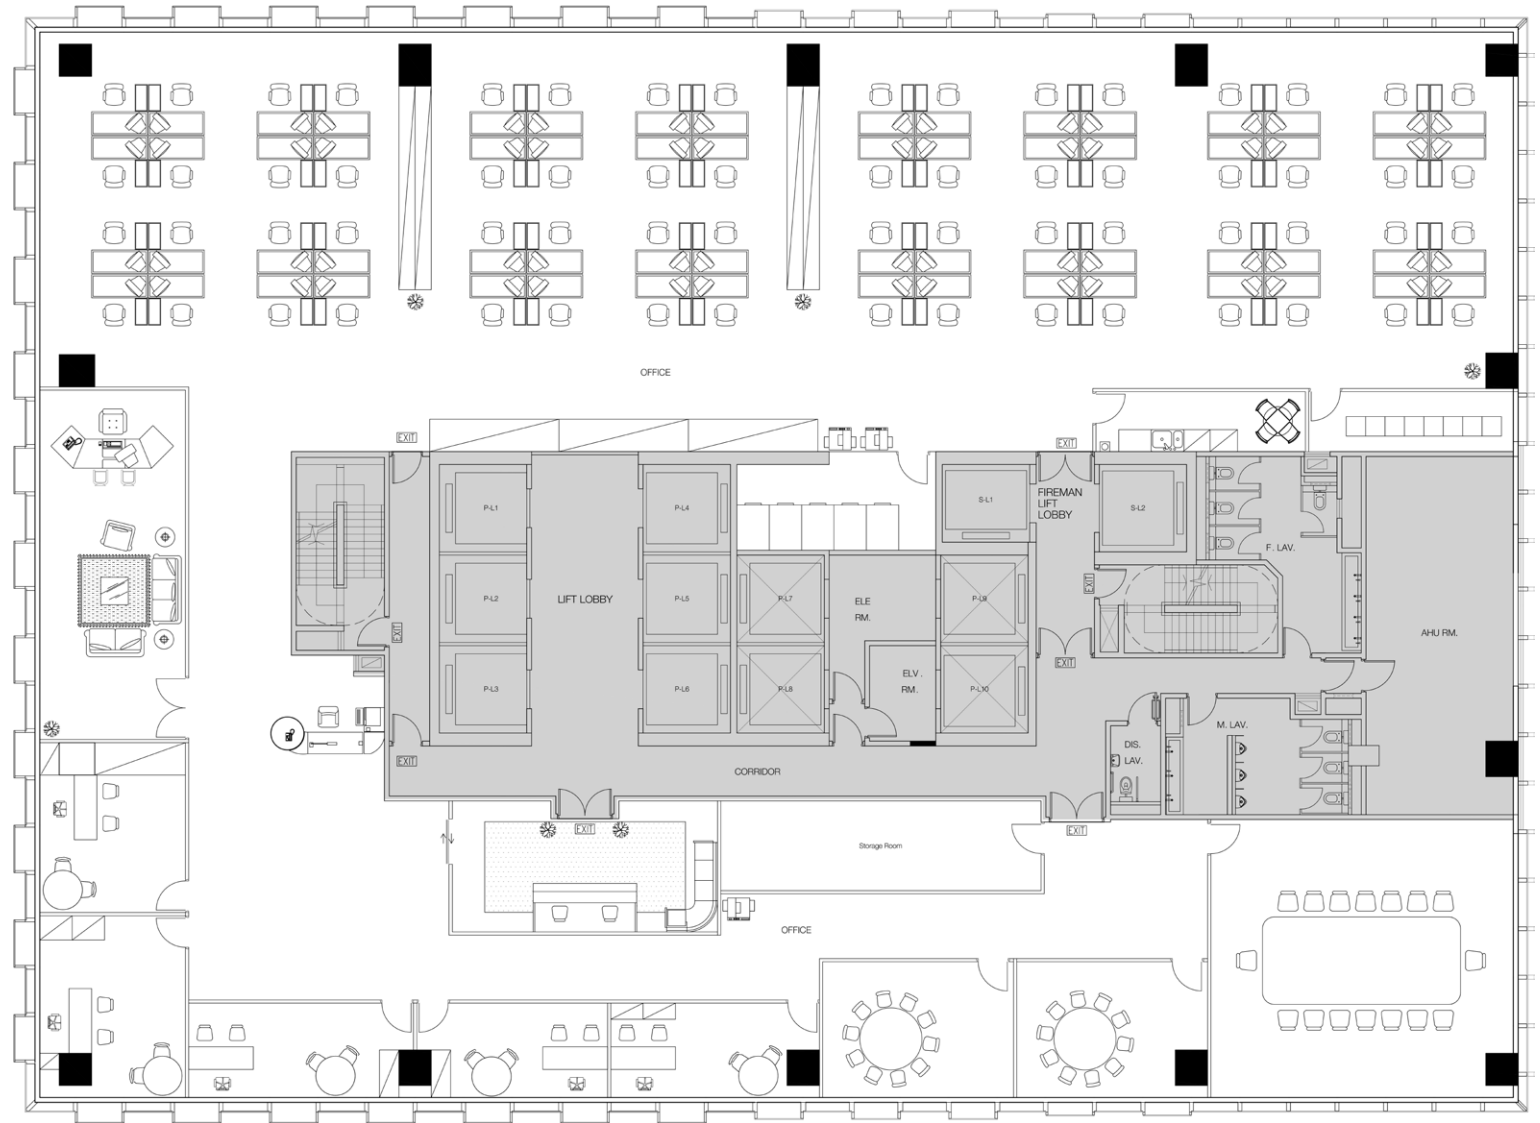

TEST  
FIT  
GUIDE

SCENARIO 1

Workstation:	77
Office Room:	6
Meeting Room:	4
Total Head Count:	83

TEST  
FIT  
GUIDE

SCENARIO 2

Workstation: 111  
Office Room: 8  
Meeting Room: 3  
Total Head Count: 119

TEST  
FIT  
GUIDE

SCENARIO 3

Workstation:	65
Office Room:	6
Meeting Room:	3
Total Head Count:	71