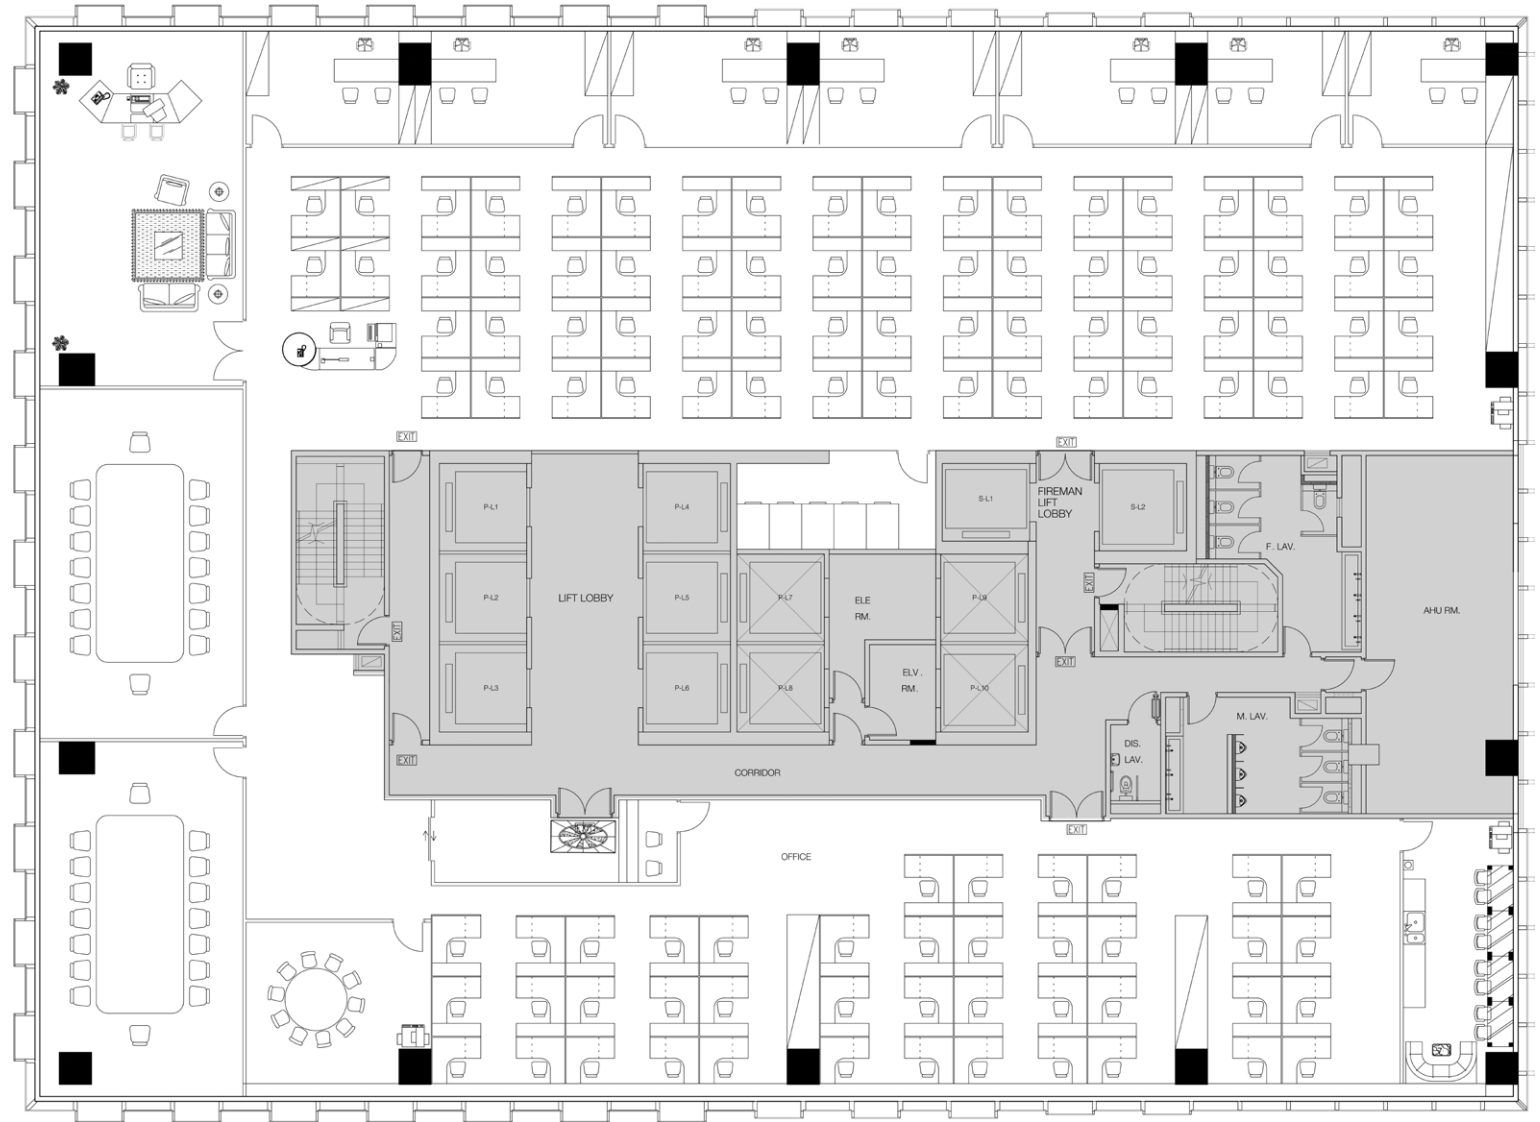

TEST  
FIT  
GUIDE

SCENARIO 1

Workstation:	77
Office Room:	6
Meeting Room:	4
Total Head Count:	83

TEST  
FIT  
GUIDE

SCENARIO 2

Workstation: 111  
Office Room: 8  
Meeting Room: 3  
Total Head Count: 119

TEST  
FIT  
GUIDE

SCENARIO 3

Workstation:	65
Office Room:	6
Meeting Room:	3
Total Head Count:	71

### SCENARIO 4

Workstation:	85
Office Room:	7
Meeting Room:	3
Total Head Count:	92