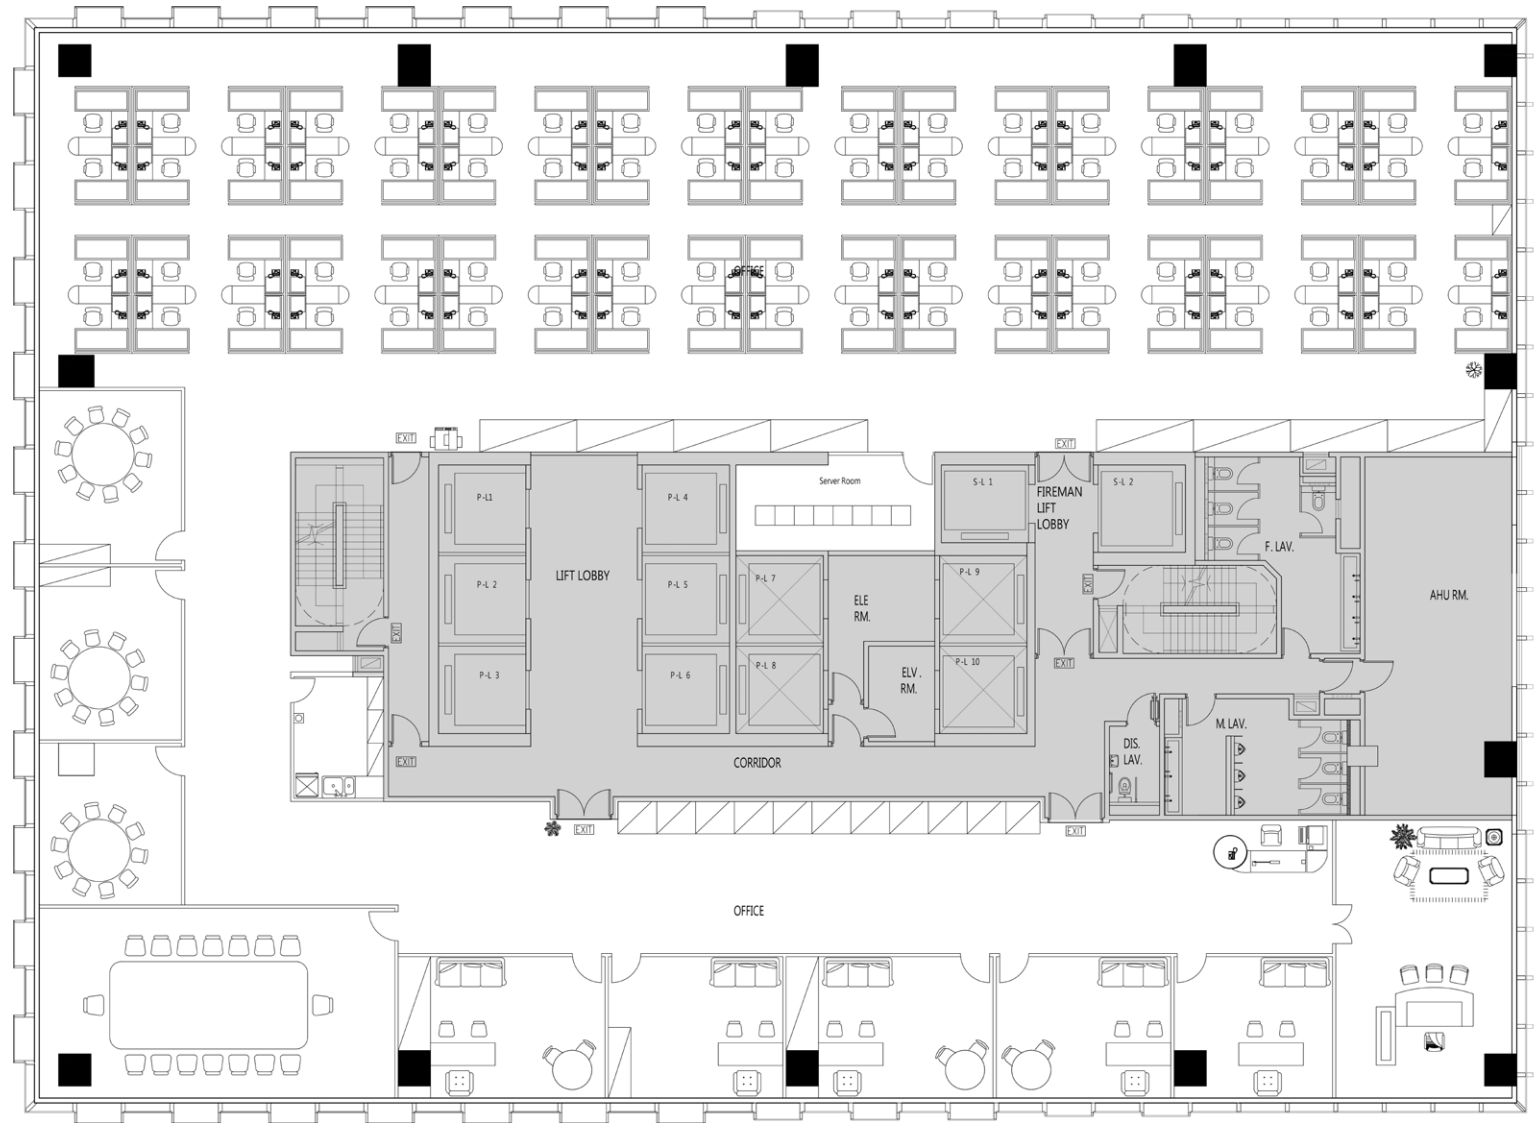

TEST  
FIT  
GUIDE

SCENARIO 1

Workstation:	77
Office Room:	6
Meeting Room:	4
Total Head Count:	83

TEST  
FIT  
GUIDE

SCENARIO 2

Workstation: 111  
Office Room: 8  
Meeting Room: 3  
Total Head Count: 119

TEST  
FIT  
GUIDE

SCENARIO 3

Workstation:	65
Office Room:	6
Meeting Room:	3
Total Head Count:	71